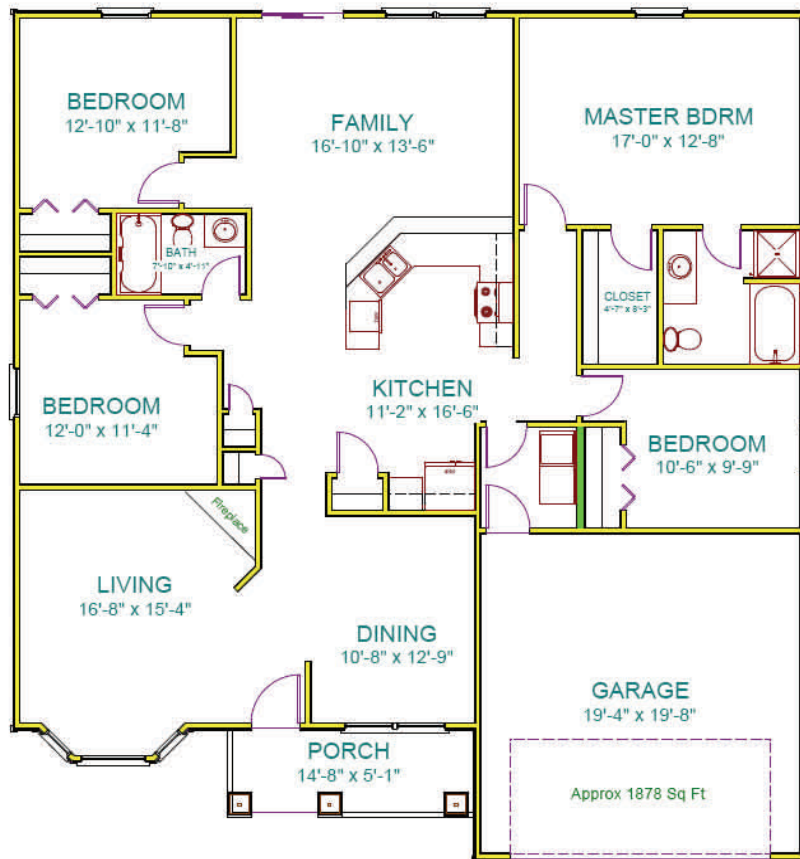

The Bellevue at Palmetto Valley

Not To Scale
Dimensions May Vary

Some Options May Be Shown
Plan May Be Reversed

Design By
Ed Olson
864 787 9048