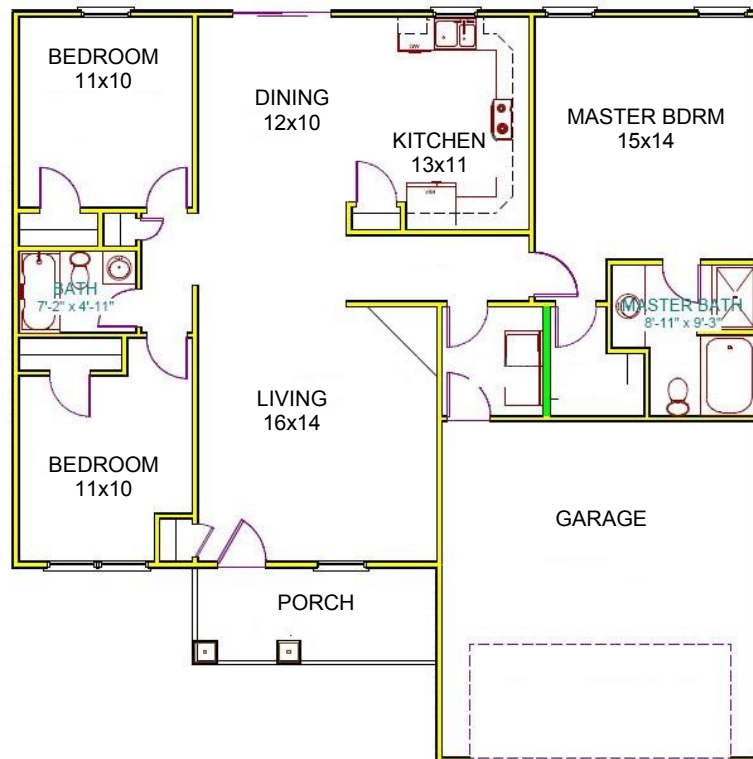

The Blakely at Sprouse Farm

Not To Scale
Dimensions May Vary

Some Options May Be Shown
Plan May Be Reversed

Design By
Ed Olson
864 787 9048