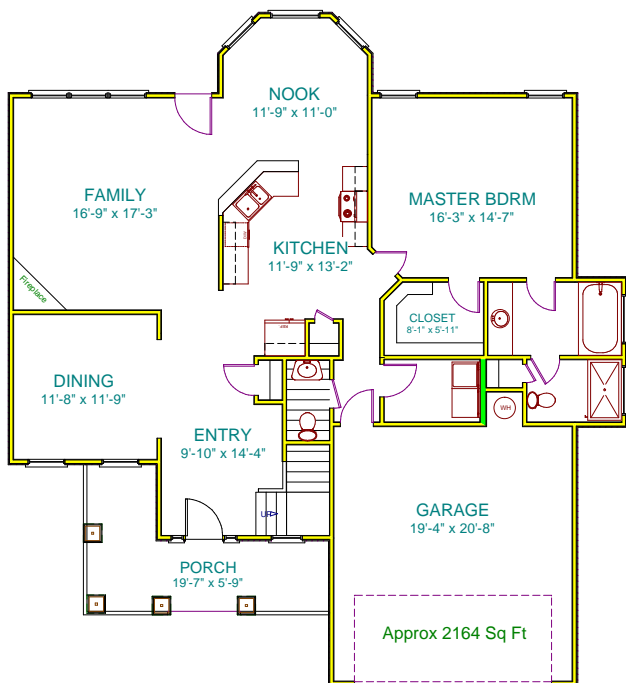

The Timberwood at the Gardens at Rose Reserve

Not To Scale
Dimensions May Vary

Some Options May Be Shown
Plan May Be Reversed

Design By
Ed Olson
864 787 9048

SK BUILDERS
INC.