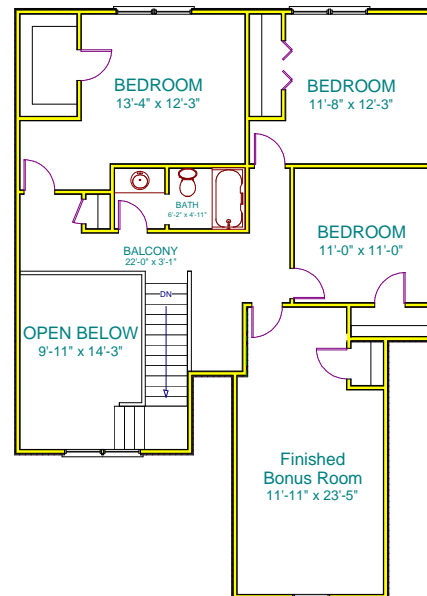

The Timberwood at the Gardens at Rose Reserve

Not To Scale
Dimensions May Vary

Some Options May Be Shown
Plan May Be Reversed

Design By
Ed Olson
864 787 9048

SK BUILDERS
INC.